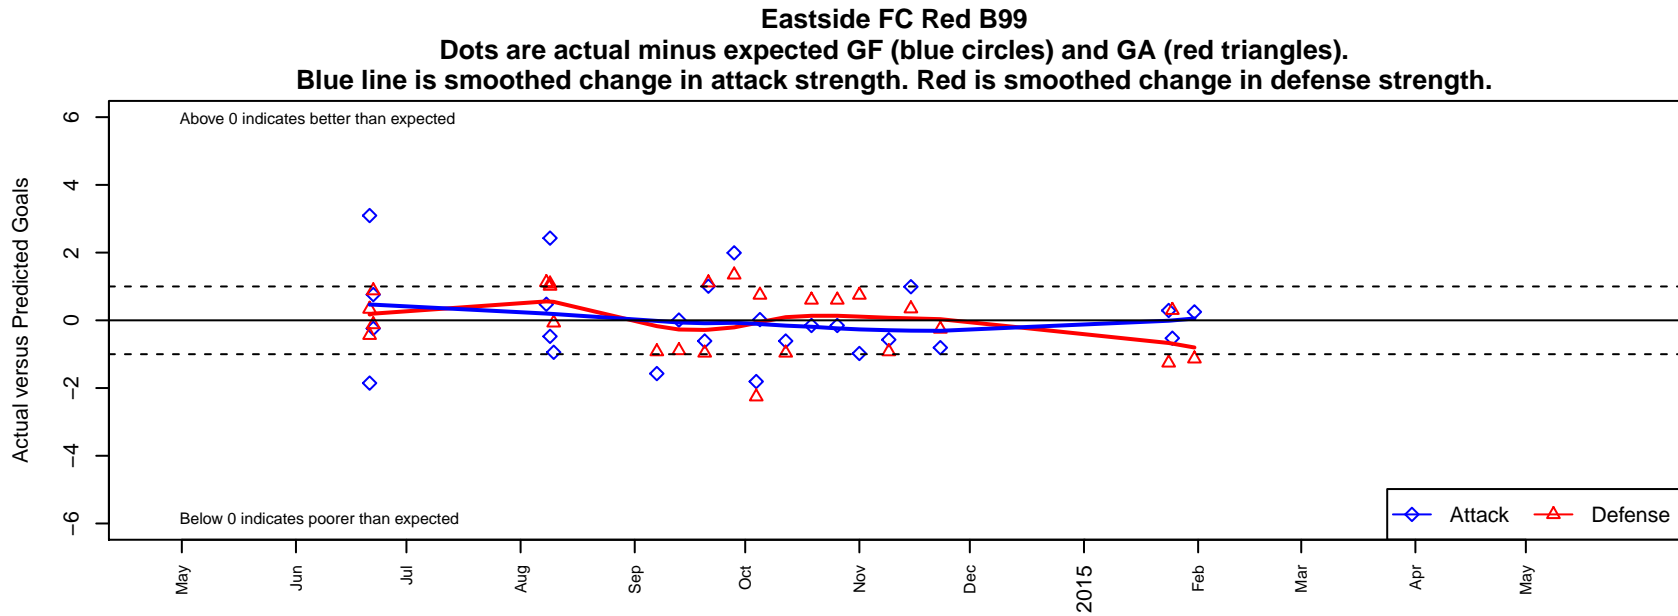

**attack and defense variance (black dot)
relative to other teams
and top 10 in region**

**attack and defense rating
relative to others at age
and all opponents in last 13 months**

Eastside FC Red B99

Eastside FC
Preston, WA
B99 total strength=1518
attack=10.81 defense=13.4
fall league = RCL B99 Div 2
notes= Kovats 2013

alt names used:
Eastside FC B99 Red
Eastside FC B99 Red A
EASTSIDE FC B99 RED (WA)
EASTSIDE FC B99 RED
Eastside FC B99 Red A

Venues played:
2013 WYS Championship B99
2014 Snohomish United Invit U15 Gold
2014 Mt Hood Challenge U15
2014 RCL B99 Div 2
2014 WYS Championship B99