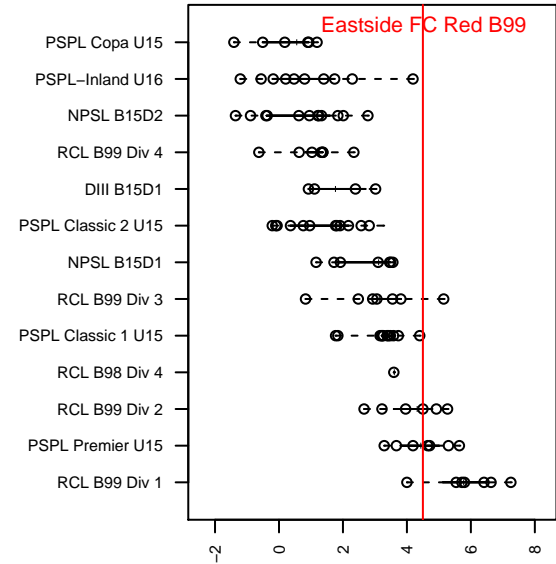

**attack and defense rating
relative to others at age
and all opponents in last 13 months**